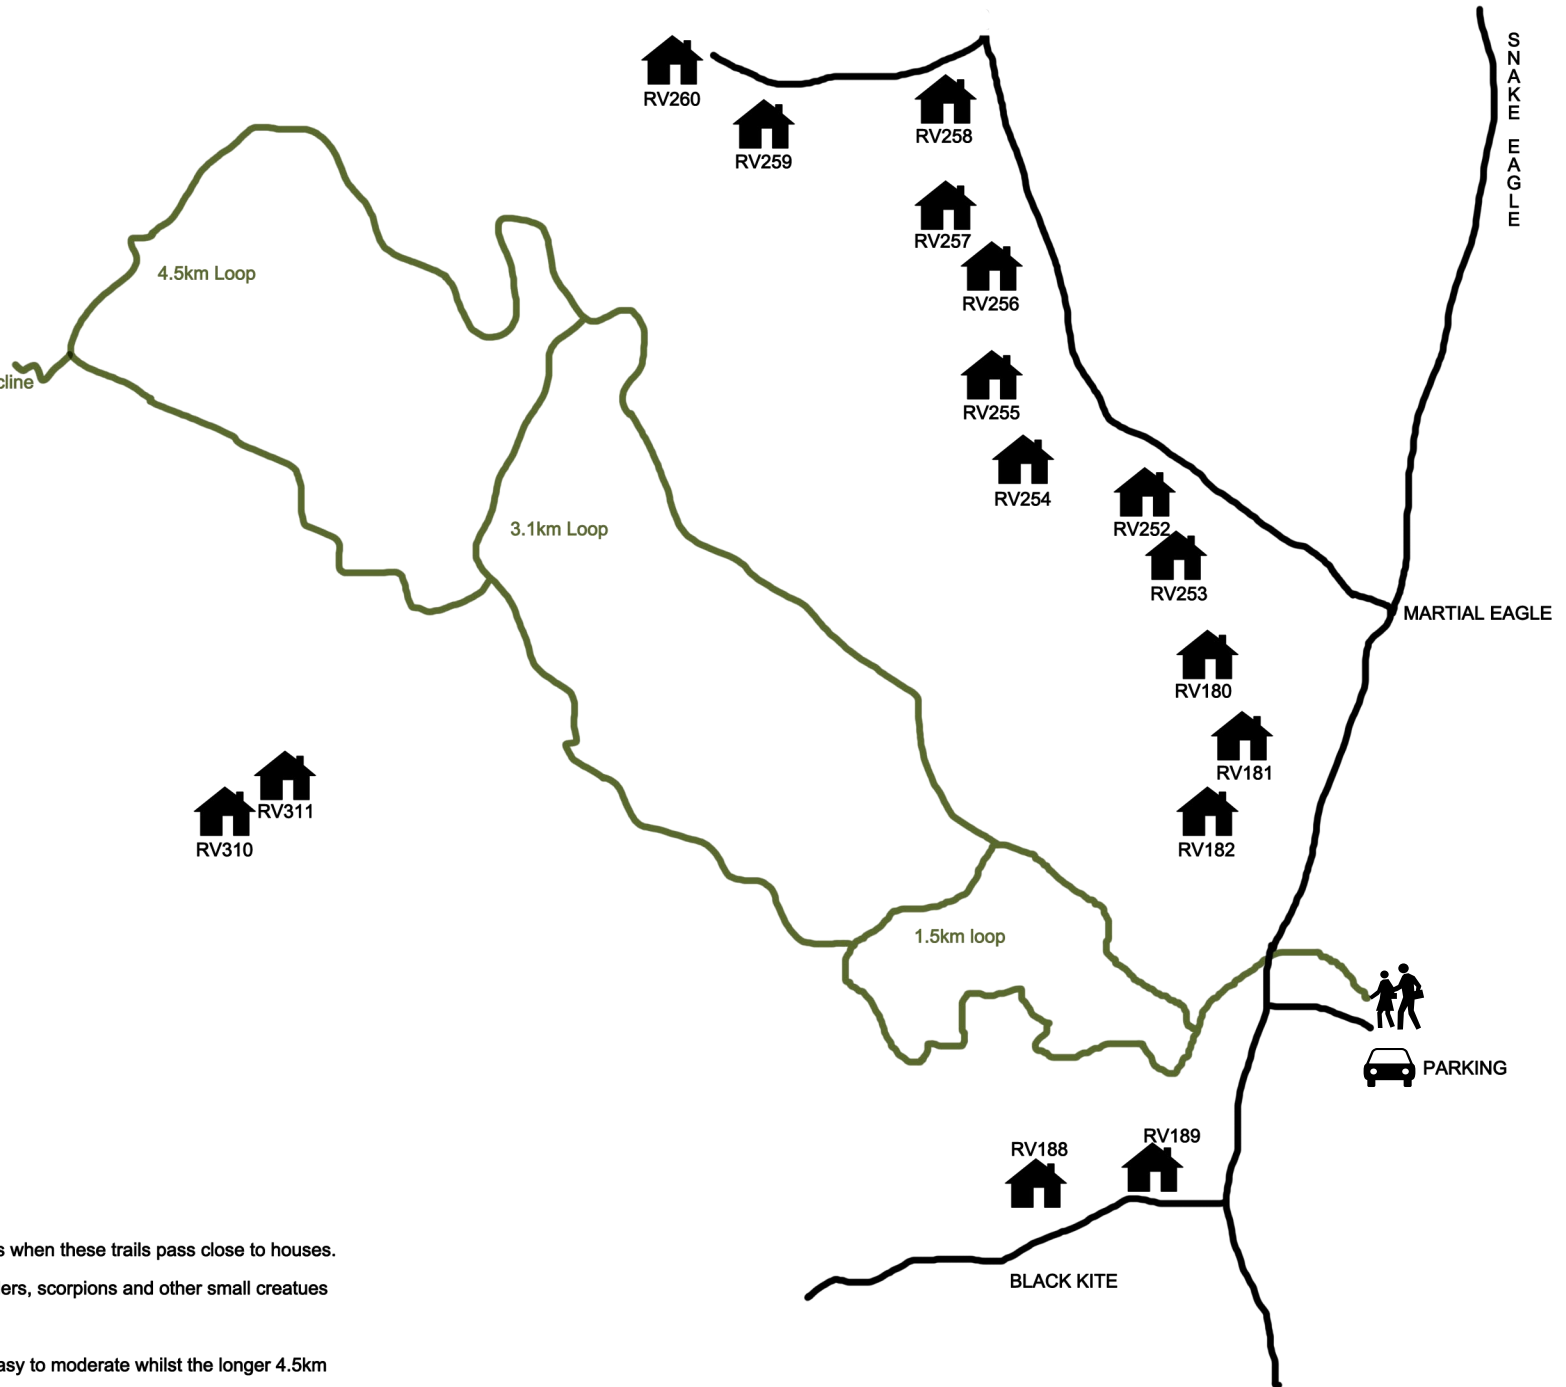

# Aardvark Trail

**RAPTOR'S**  
*View*

Home Owners Association

To Fencline

Please respect the privacy of other residents when these trails pass close to houses.

Please also keep a look out for snakes, spiders, scorpions and other small creatures who make their homes along the trail.

The shorter 2 loops (1.5 and 3.1 kms) are easy to moderate whilst the longer 4.5km loop is challenging in places.