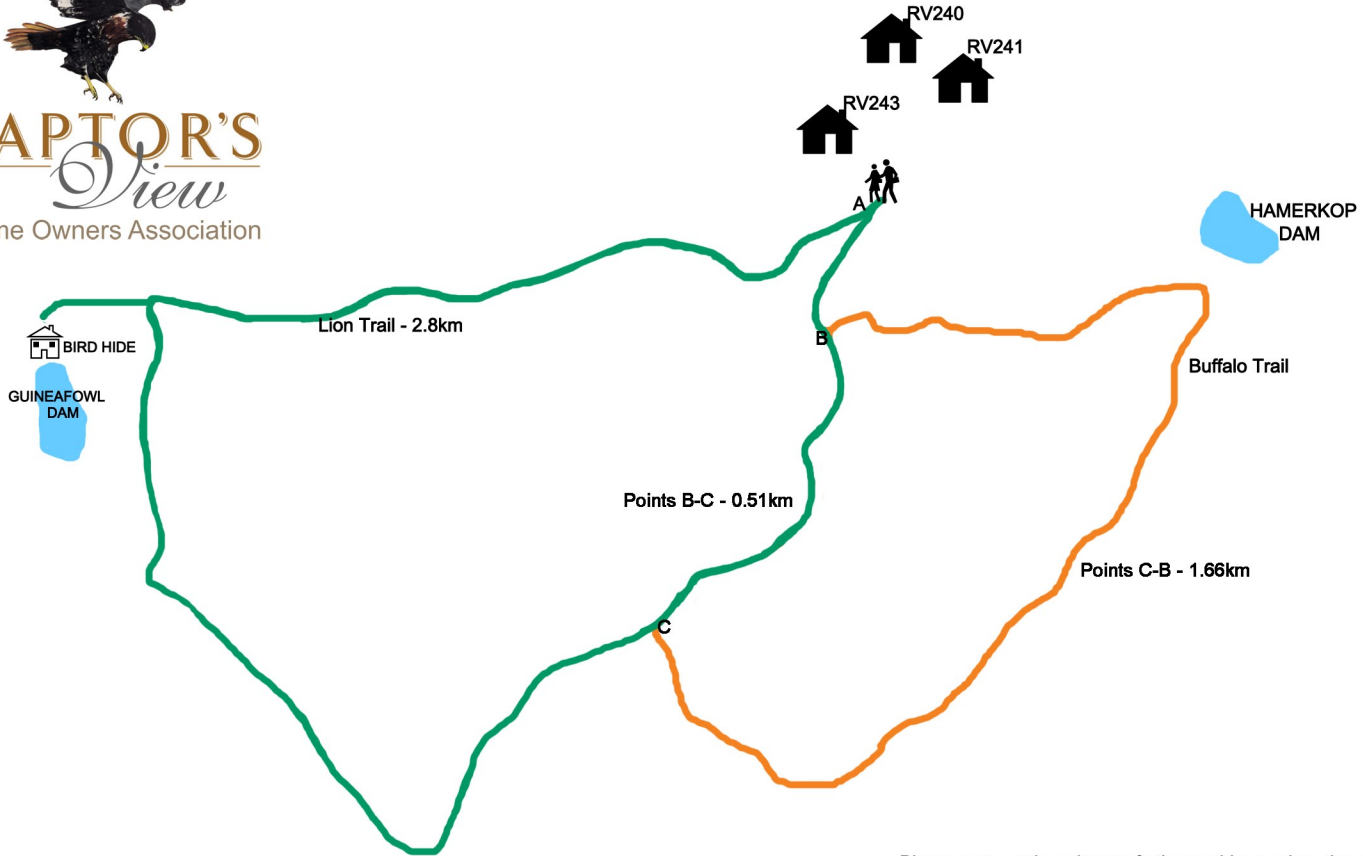

**RAPTOR'S**  
*View*  
Home Owners Association

# Lion & Buffalo Trail

Please respect the privacy of other residents when these trails pass close to houses. Please also keep a look out for snakes, spiders, scorpions and other small creatures who make their homes along the trail.

The 2.8km Lion Trail (point A to A) is easy to moderate whilst the 1.66km Buffalo Trail is challenging in places.