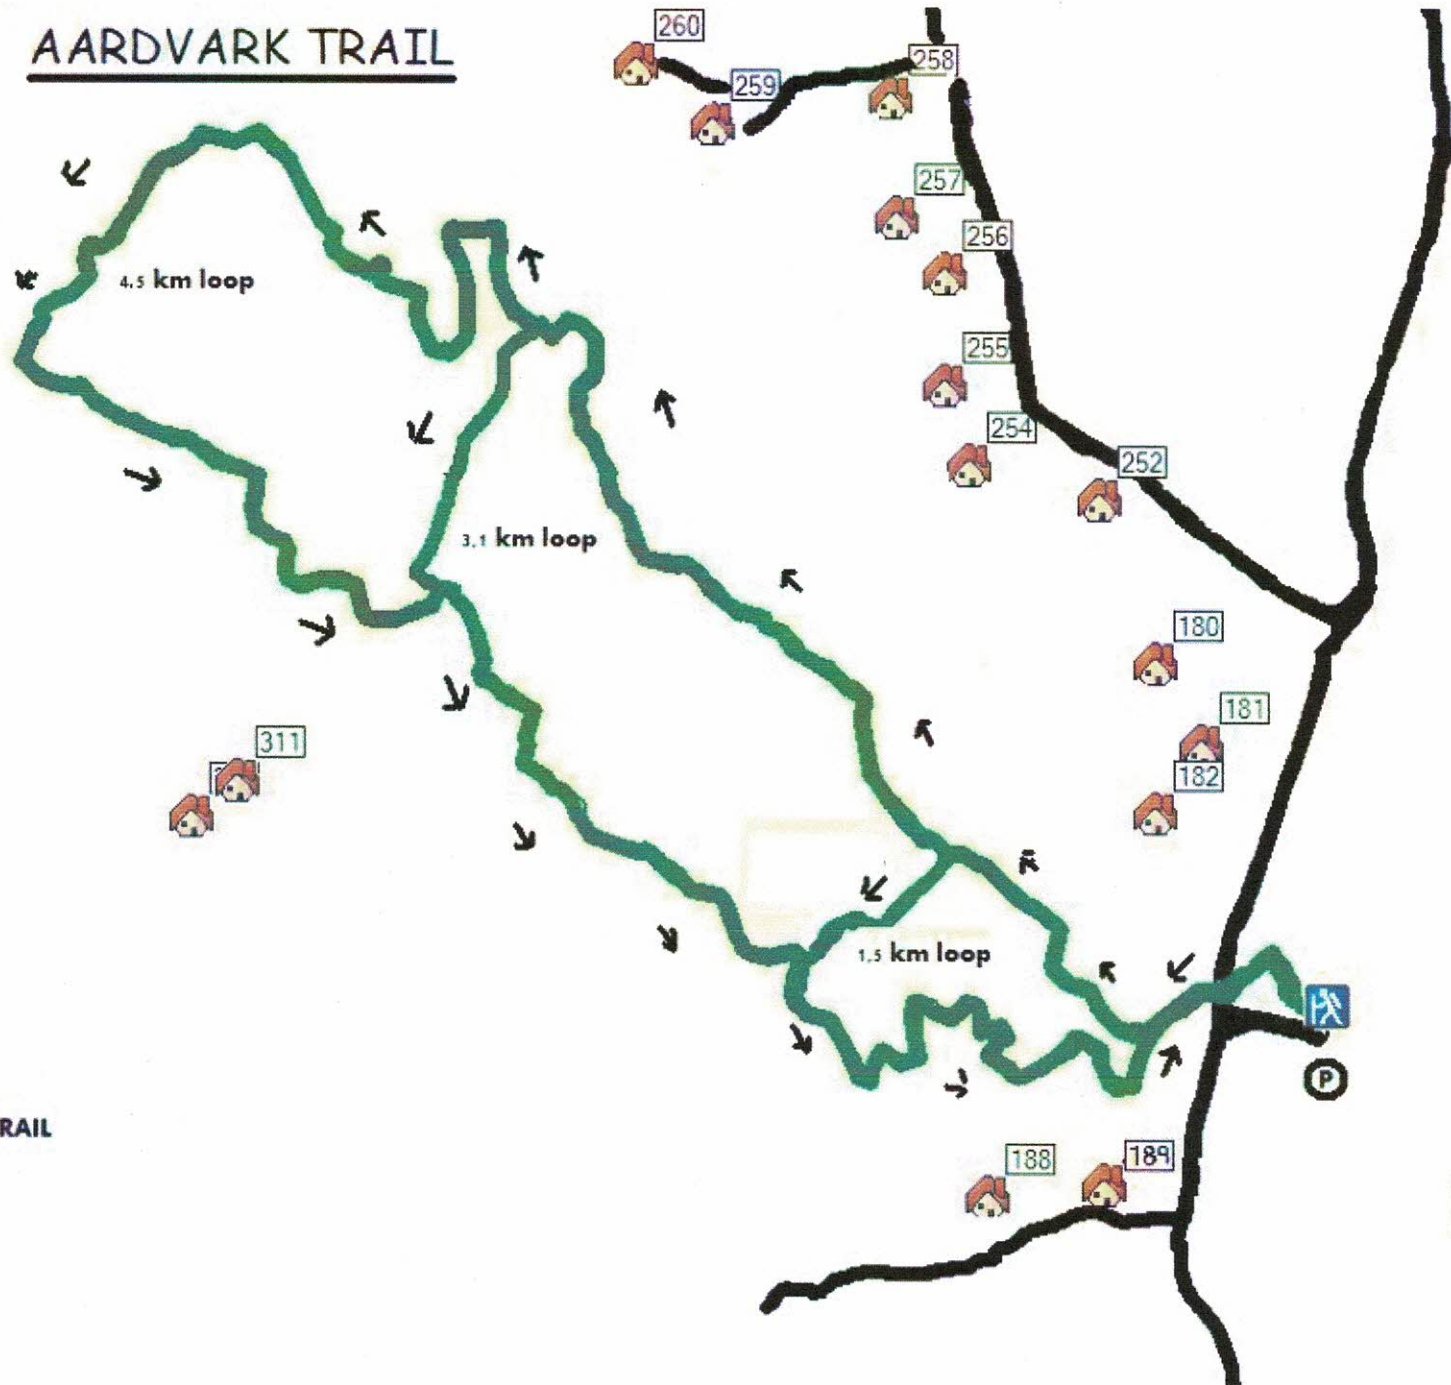

# AARDVARK TRAIL

-  RESIDENCE
-  START/END
-  PARKING
-  AARDVARK TRAIL
-  MAIN ROAD

200 m  
GPS Map Detail