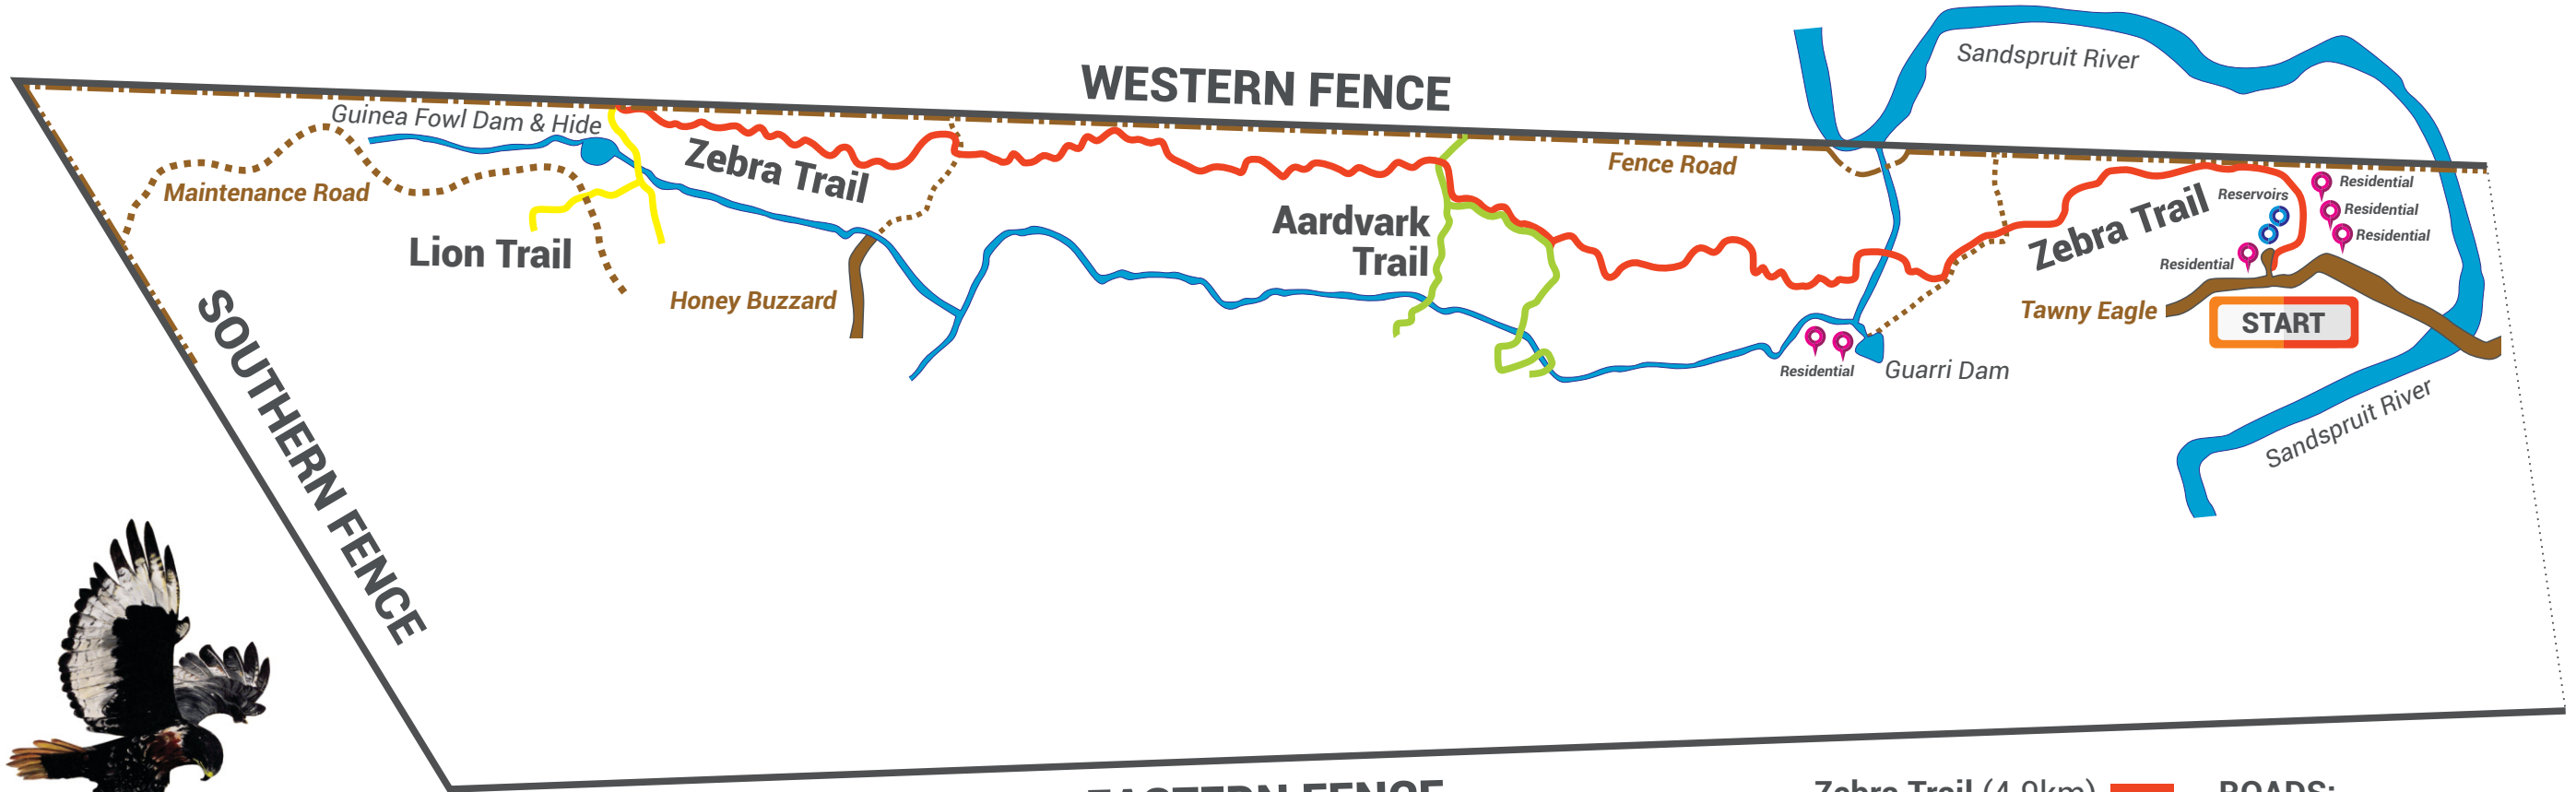

ZEBRA TRAIL

RAPTOR'S
View

Zebra Trail (4.9km)		ROADS:	
Aardvark Trail		Tawny Eagle	
Lion Trail		Honey Buzzard	
Reservoir		Maintenance Roads	
Residential Home		Fence Road	