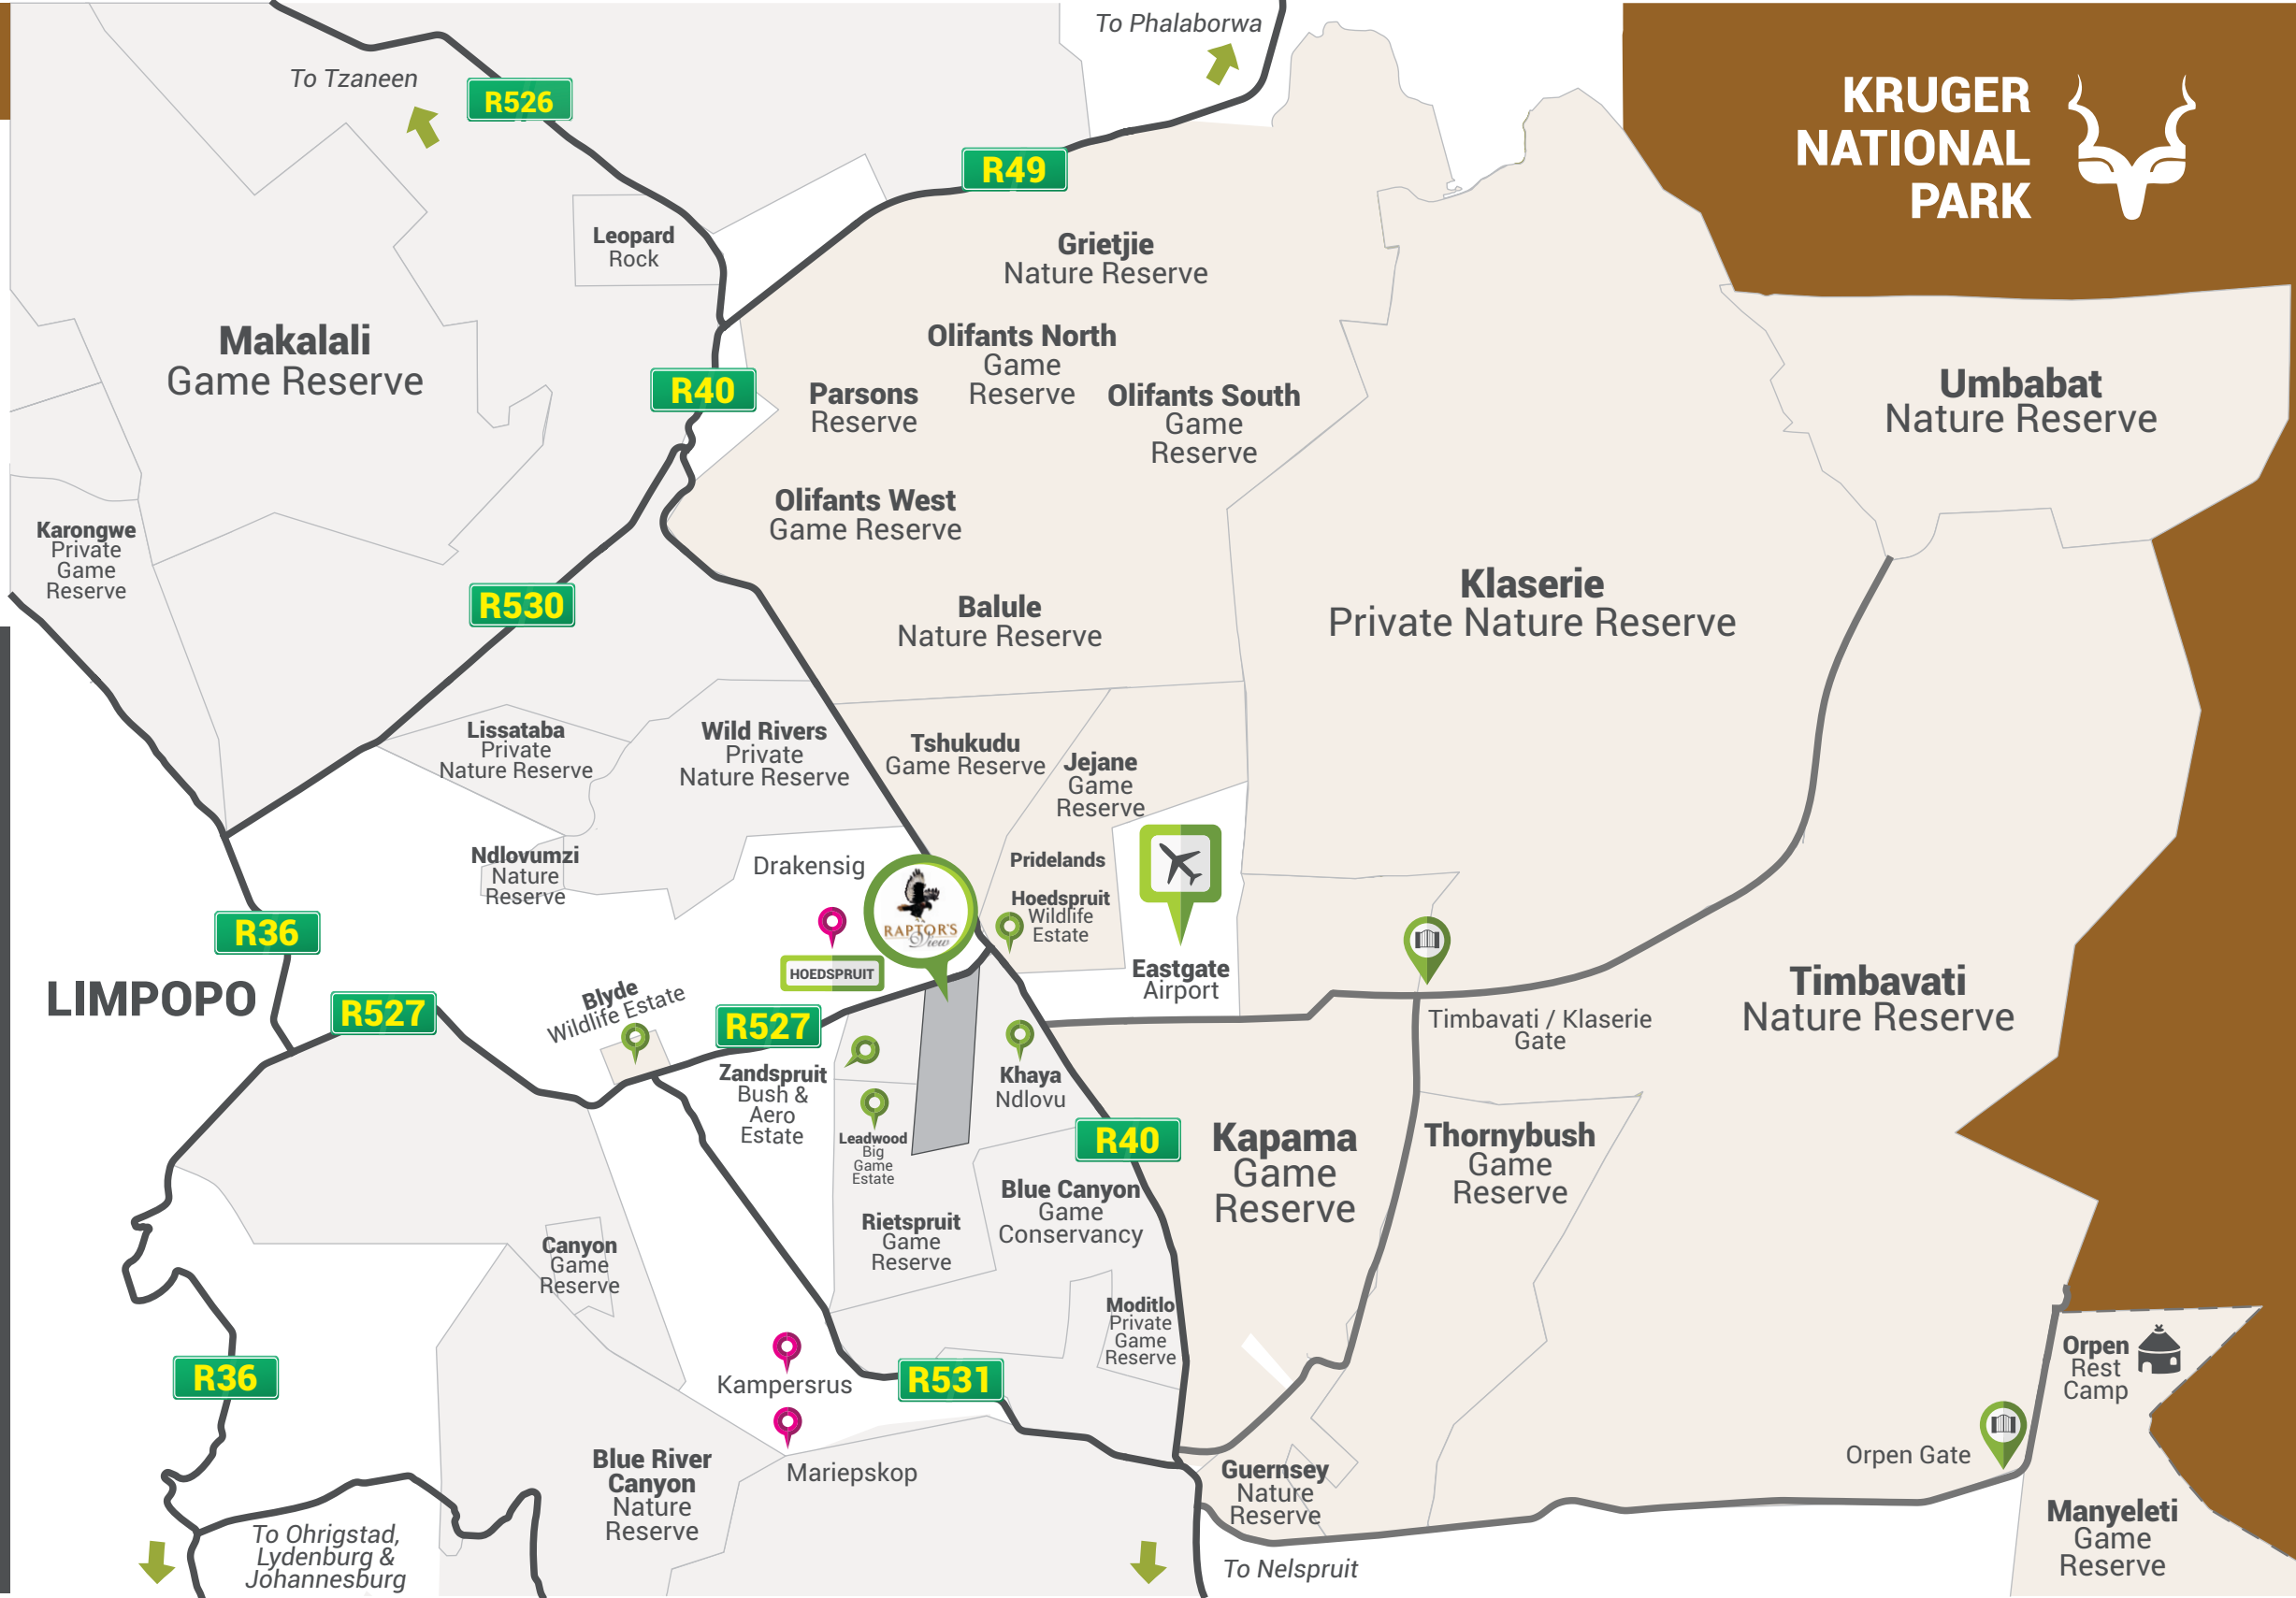

AREA MAP

RAPTOR'S
View

Distances from Raptors View

- To Johannesburg 451 km
- To Pretoria 420 km
- To Dullstroom 189 km
- To Nelspruit 162 km
- To Lydenburg 133 km
- To Tzaneen 122 km
- To Hazyview 98 km
- To Bushbuckridge 75 km
- To Phalaborwa 74 km
- To Acornhoek 37 km
- To Orpen Gate 70 km
- To Kampsrus 25 km

Legend

- Nature/Game Reserves
- Greater Kruger
- Kruger National Park
- Residential Estates
- Airport
- Town
- Main Road
- Road

KRUGER NATIONAL PARK

Umbabat Nature Reserve

Klaserie Private Nature Reserve

Timbavati Nature Reserve

LIMPOPO

Orpen Rest Camp

Manyeleti Game Reserve